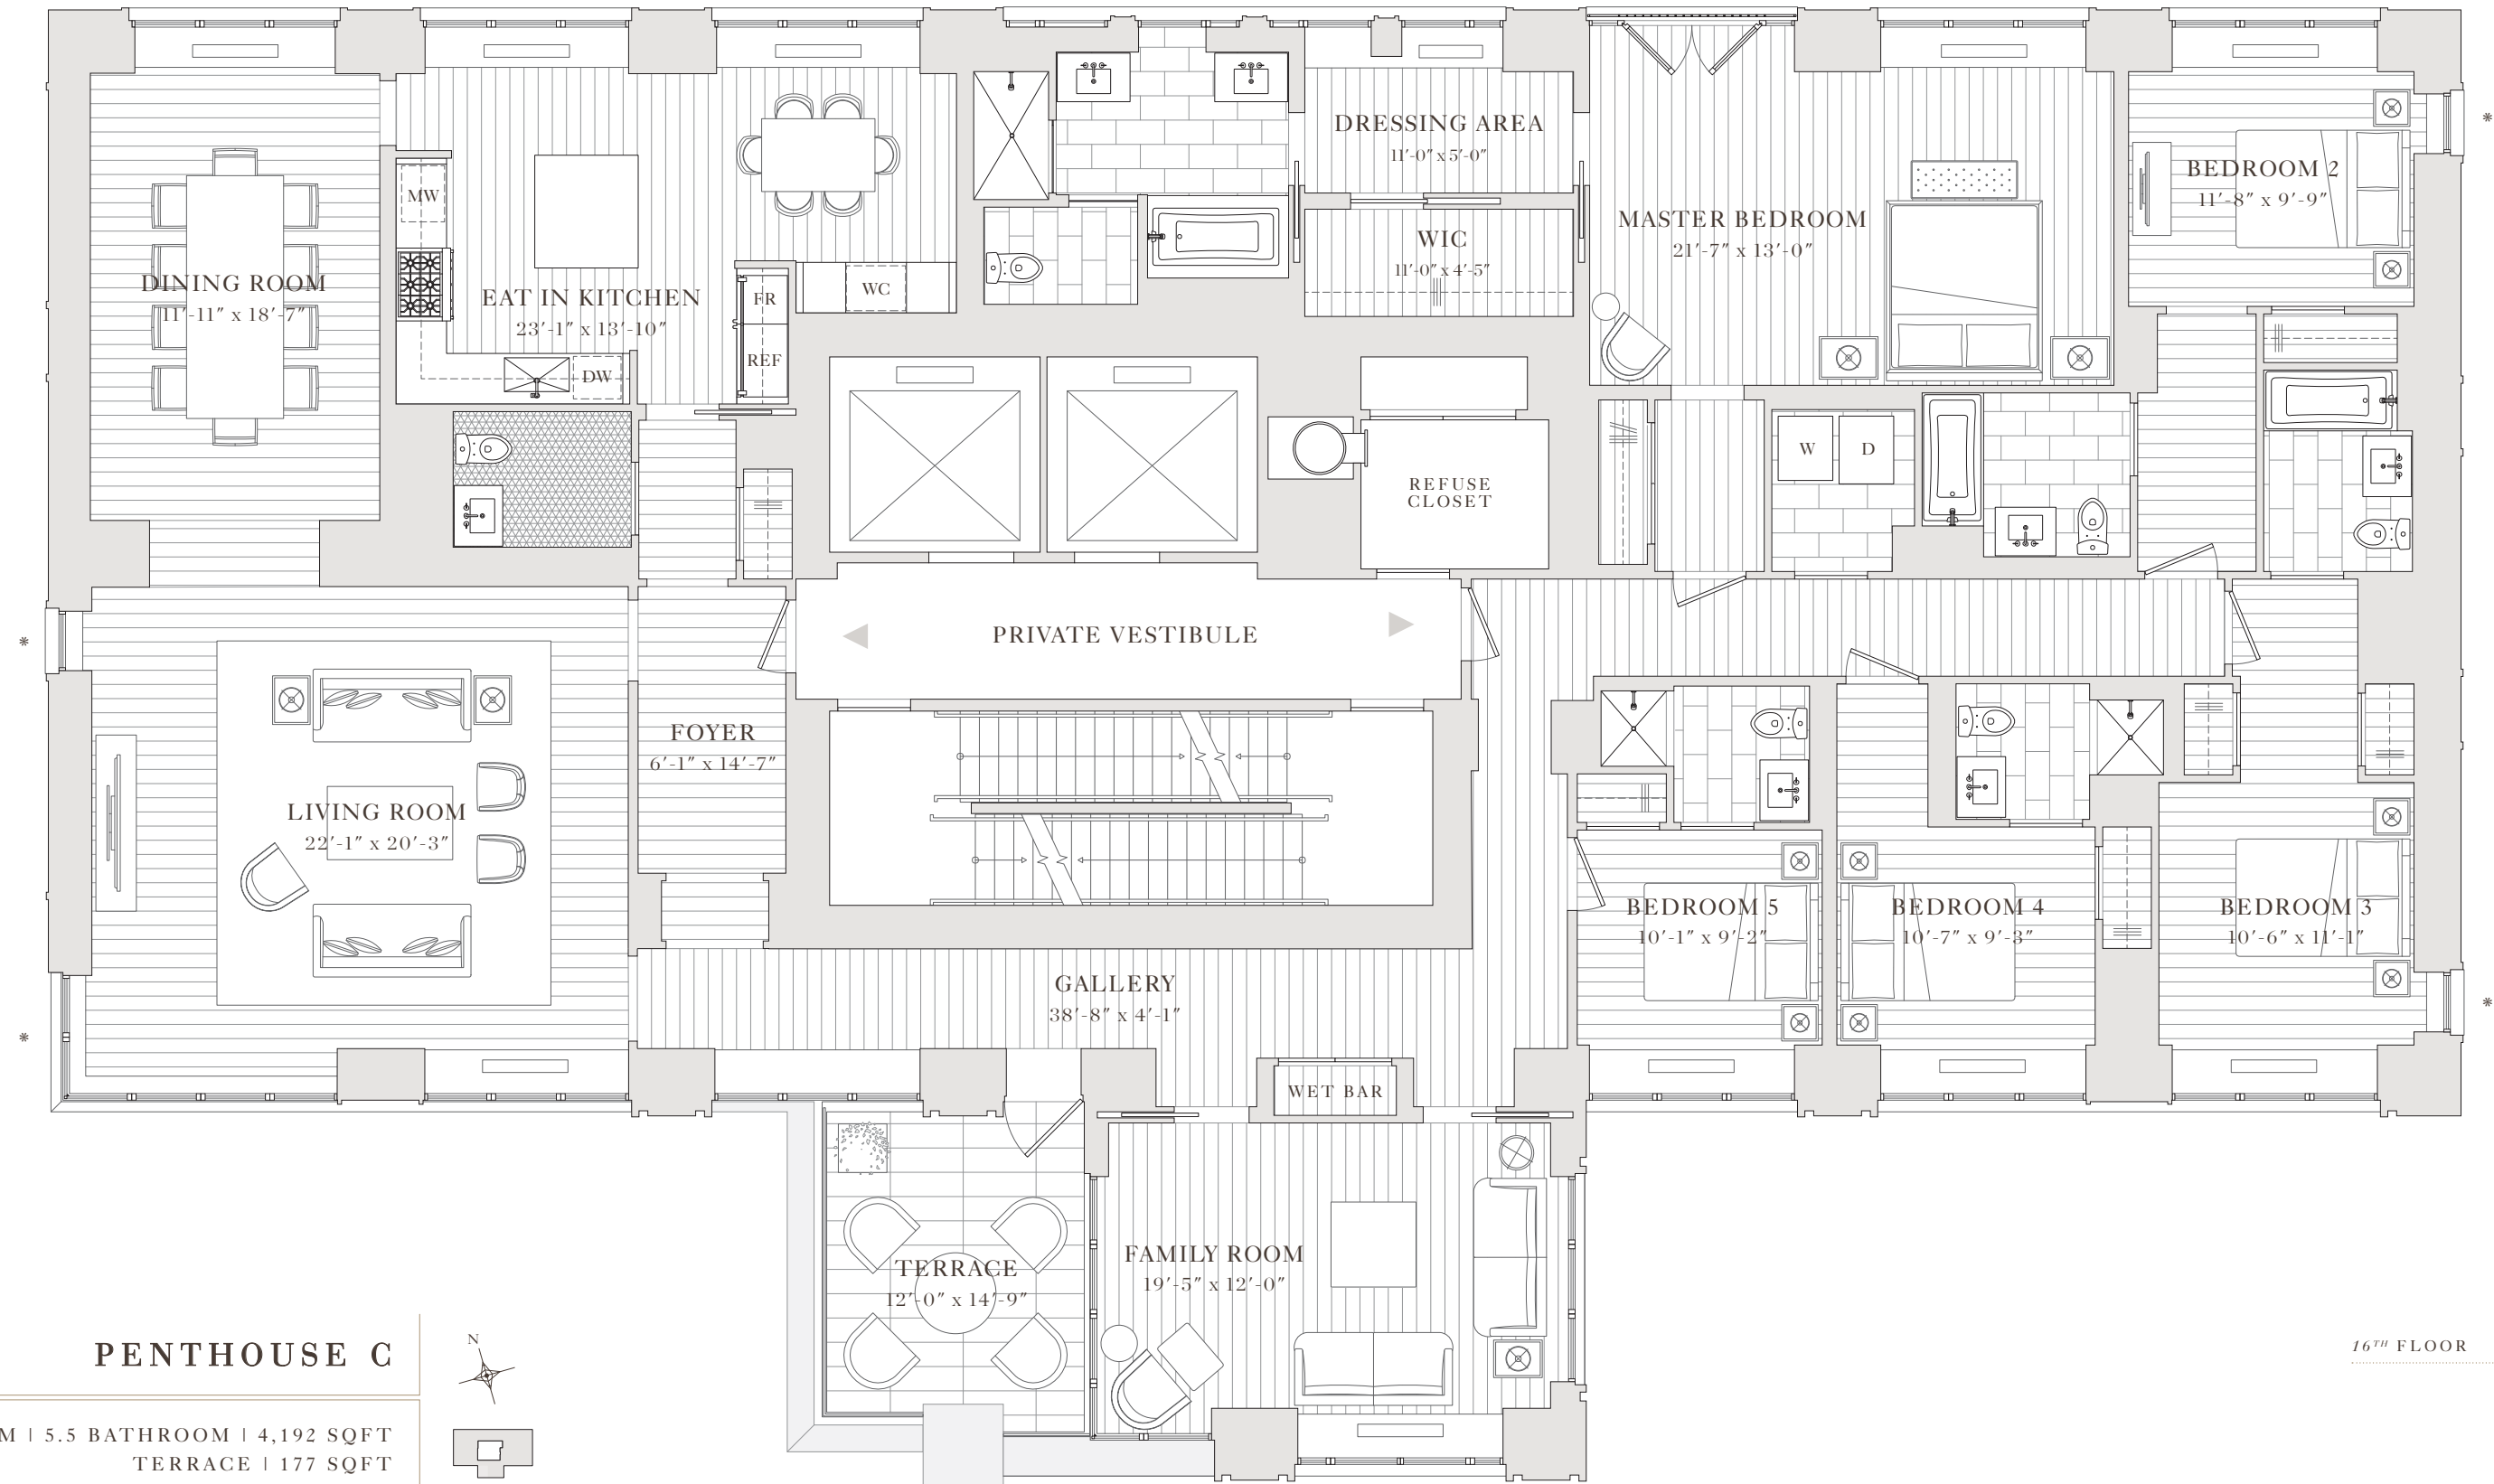

THE CHAMBERLAIN

269 WEST 87TH STREET

PENTHOUSE C

5 BEDROOM | 5.5 BATHROOM | 4,192 SQFT
TERRACE | 177 SQFT

* INDICATES LOT LINE WINDOW

87TH STREET

16TH FLOOR

87TH STREET