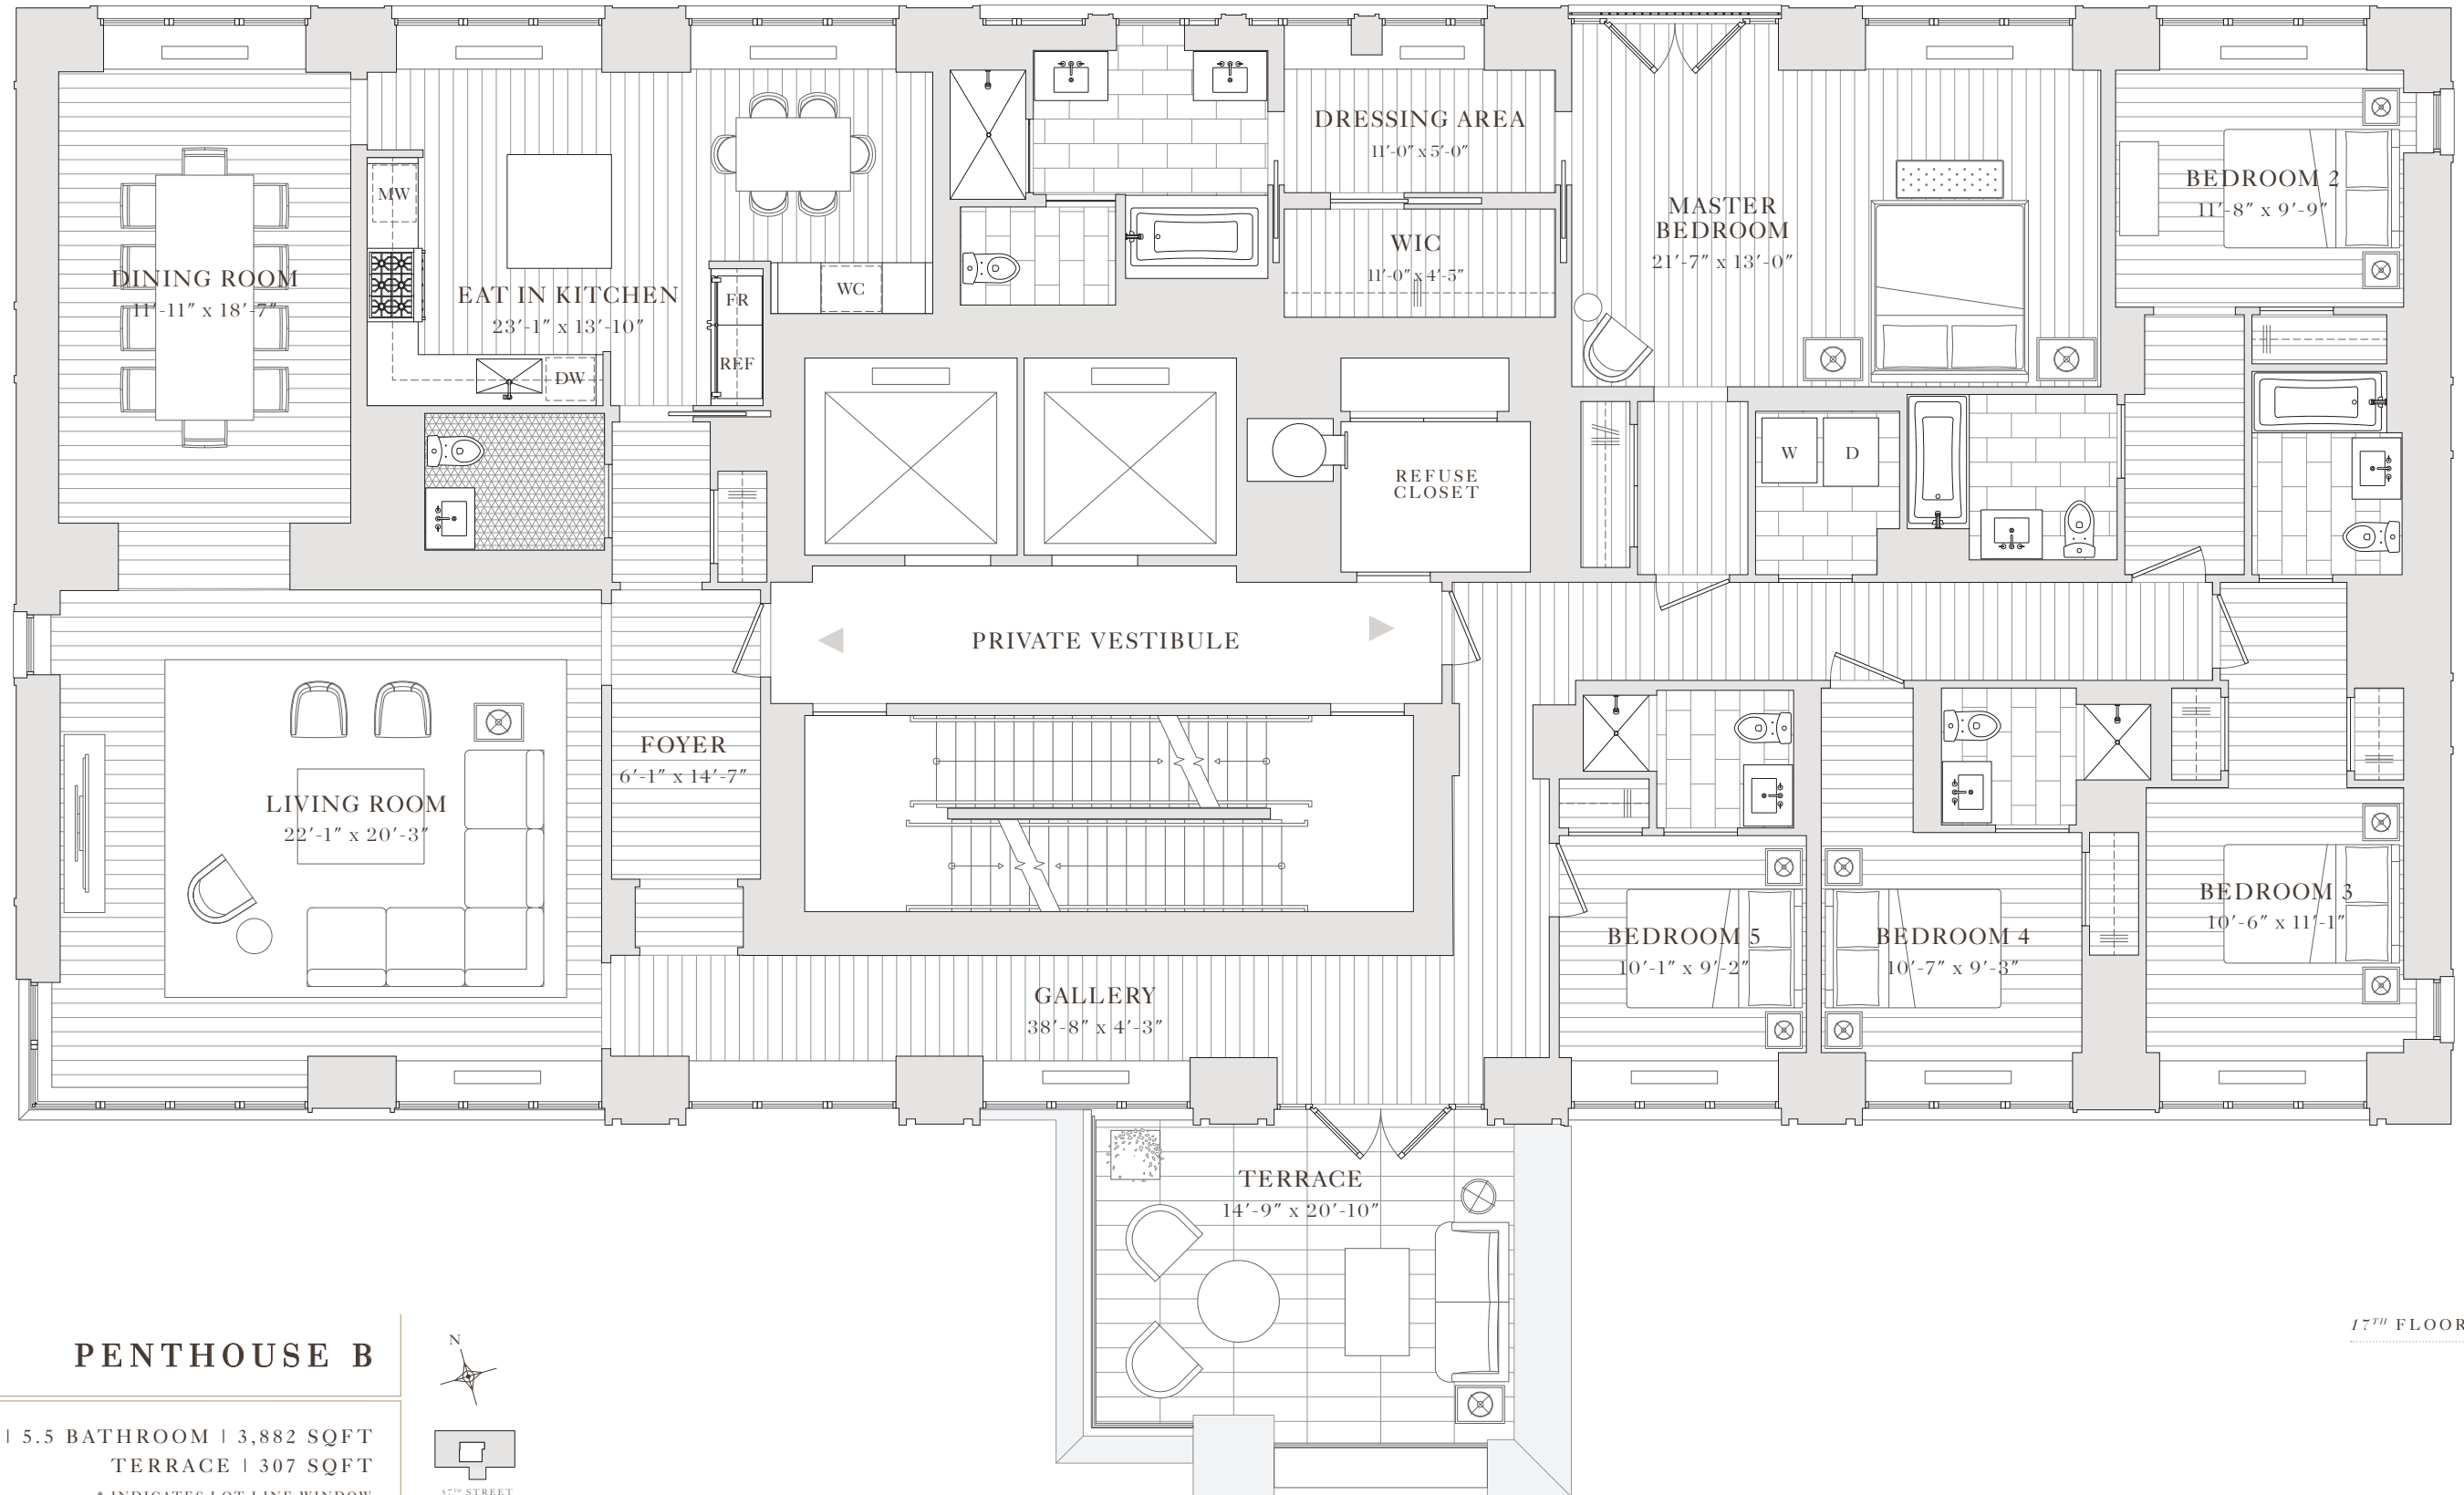

THE CHAMBERLAIN

269 WEST 87TH STREET

PENTHOUSE B

5 BEDROOM | 5.5 BATHROOM | 3,882 SQFT
TERRACE | 307 SQFT

* INDICATES LOT LINE WINDOW

87TH STREET

17TH FLOOR

87TH STREET